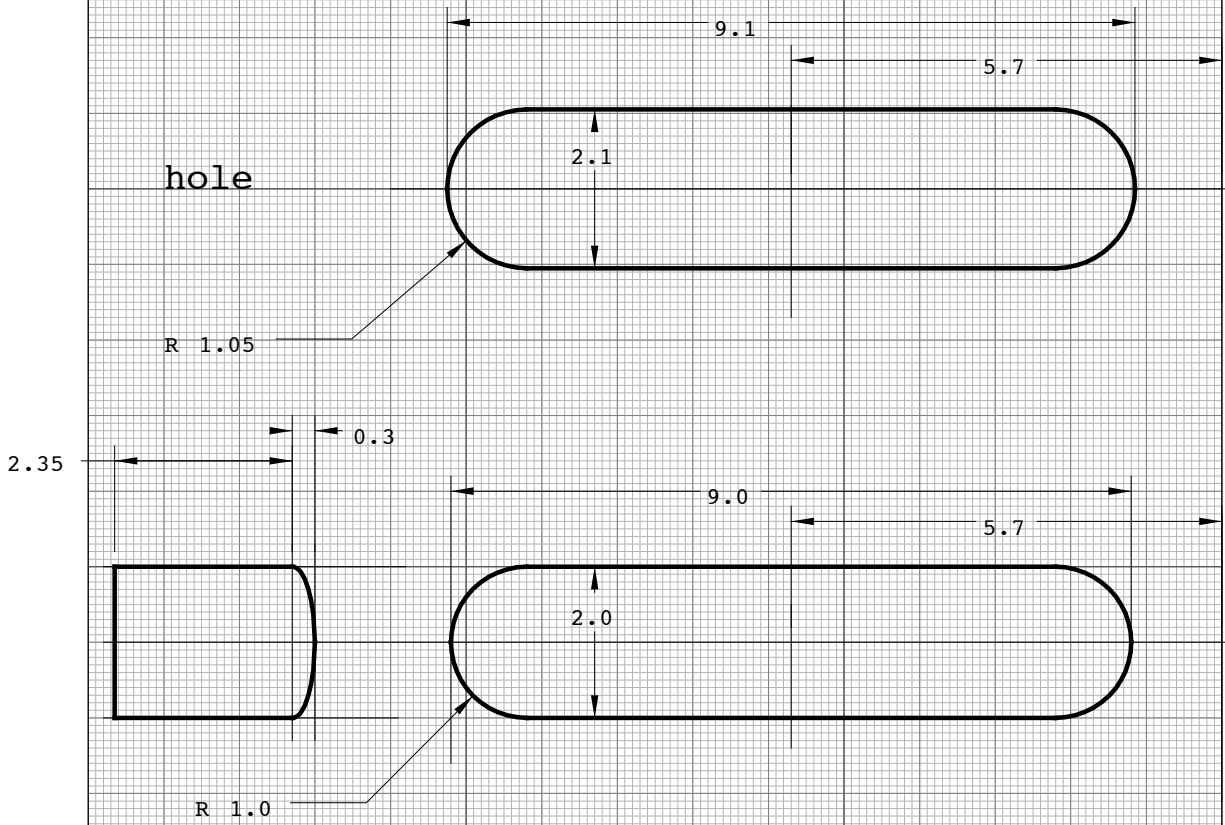

# Volume Switch

ABS\_black: