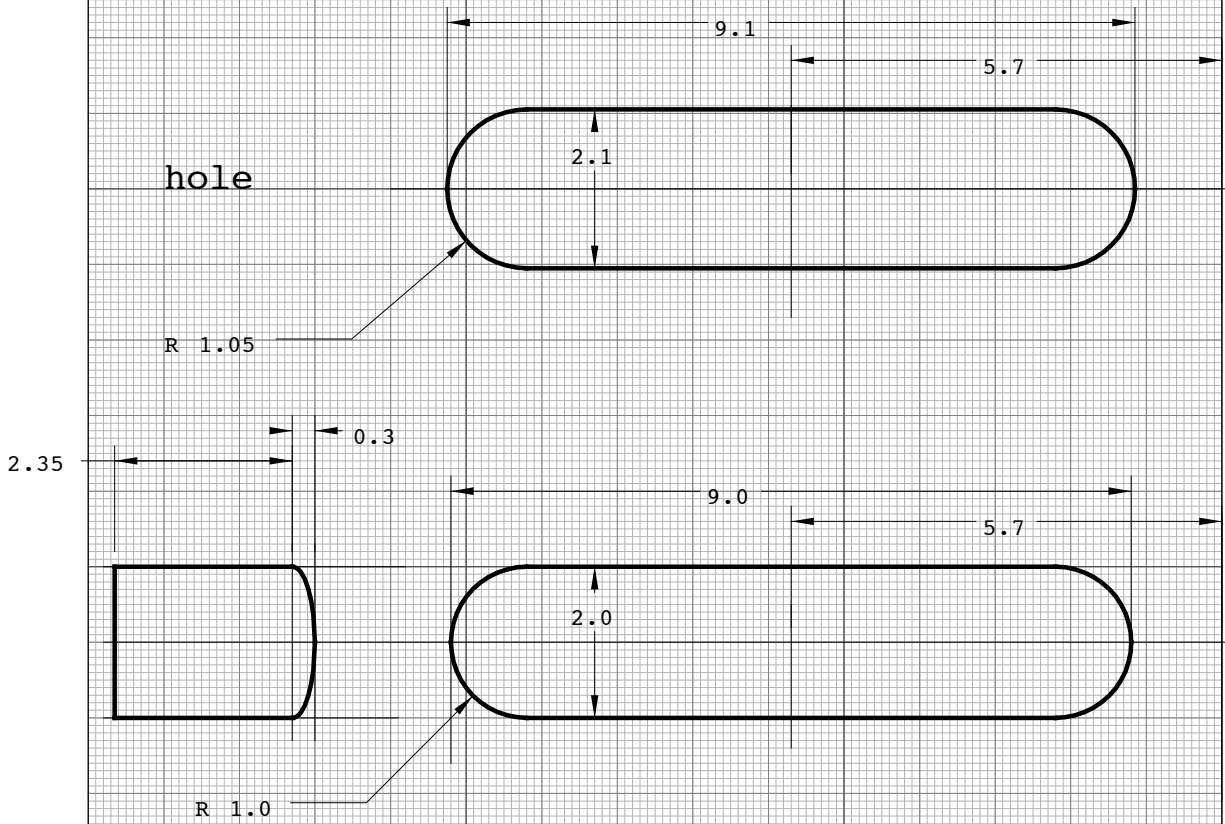

Volume Switch

ABS_black: