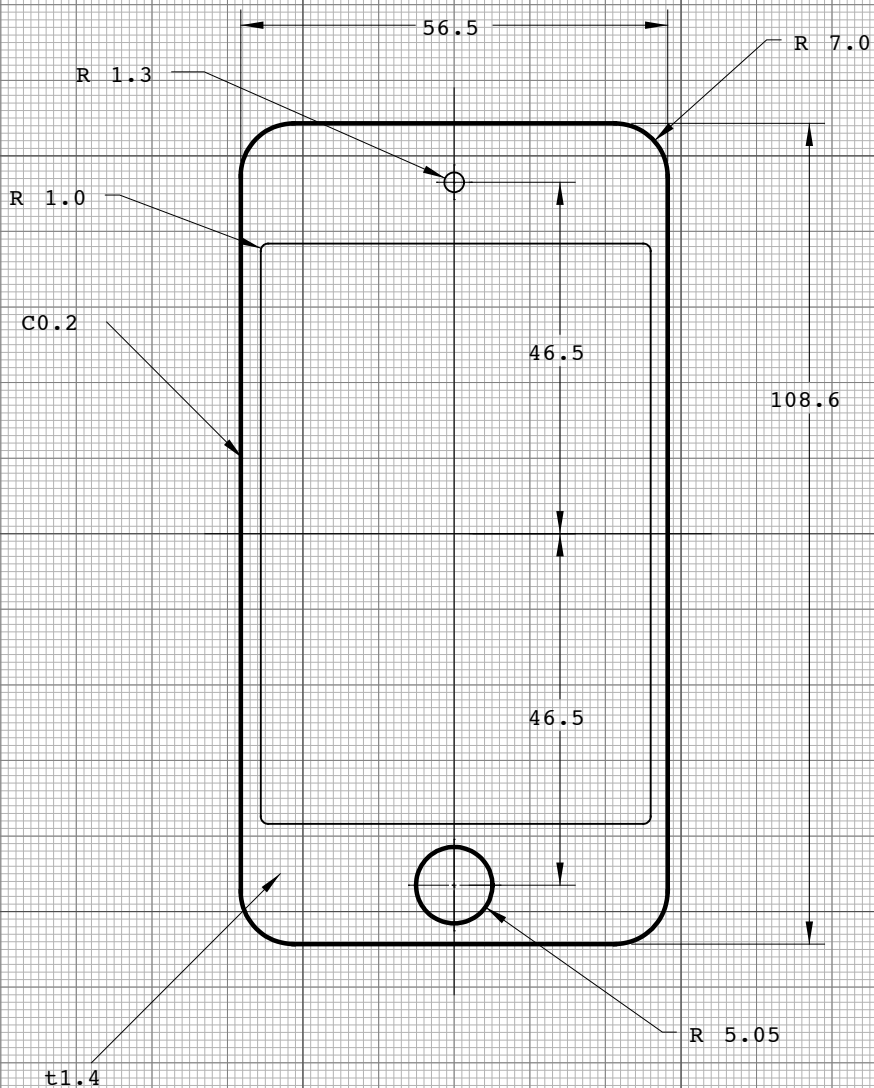

Front Glass

glass_black:C5/T96,1.4,30/S10,20
glass_front:+T96,1.4,100
glass_mask:C1/A
glass_sand:C1/T3,20,4,64/S50,2