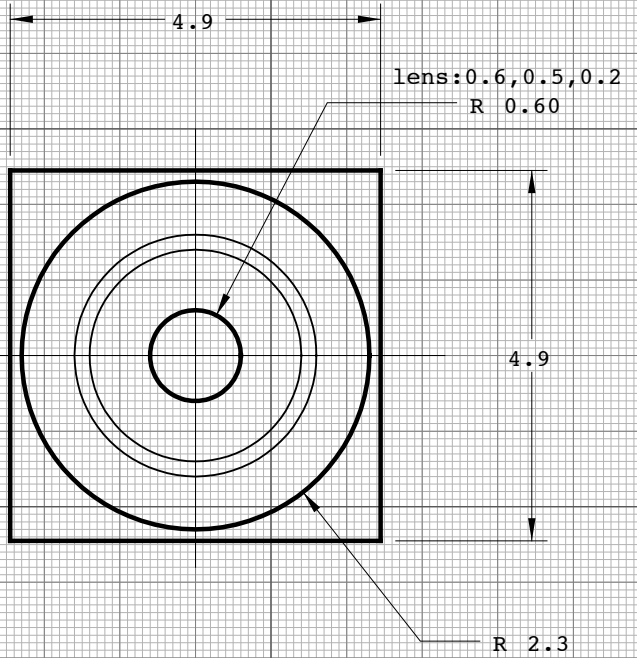

Front Cam

ABS_black:C1/R2,30,4,64B2N0.2/S70,3
 lens:C1/R15(40,60,100)/S20,50