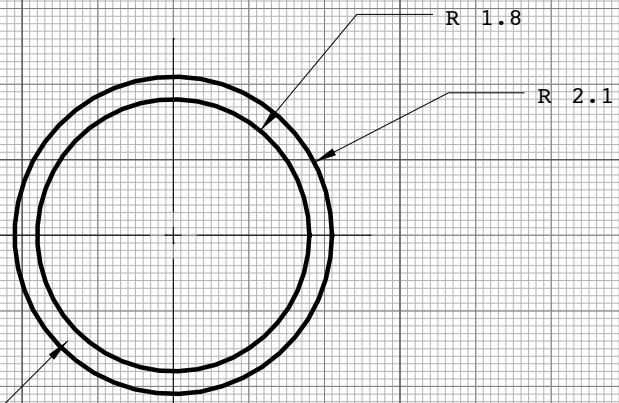

Earphone Jack

hole

ABS_black: