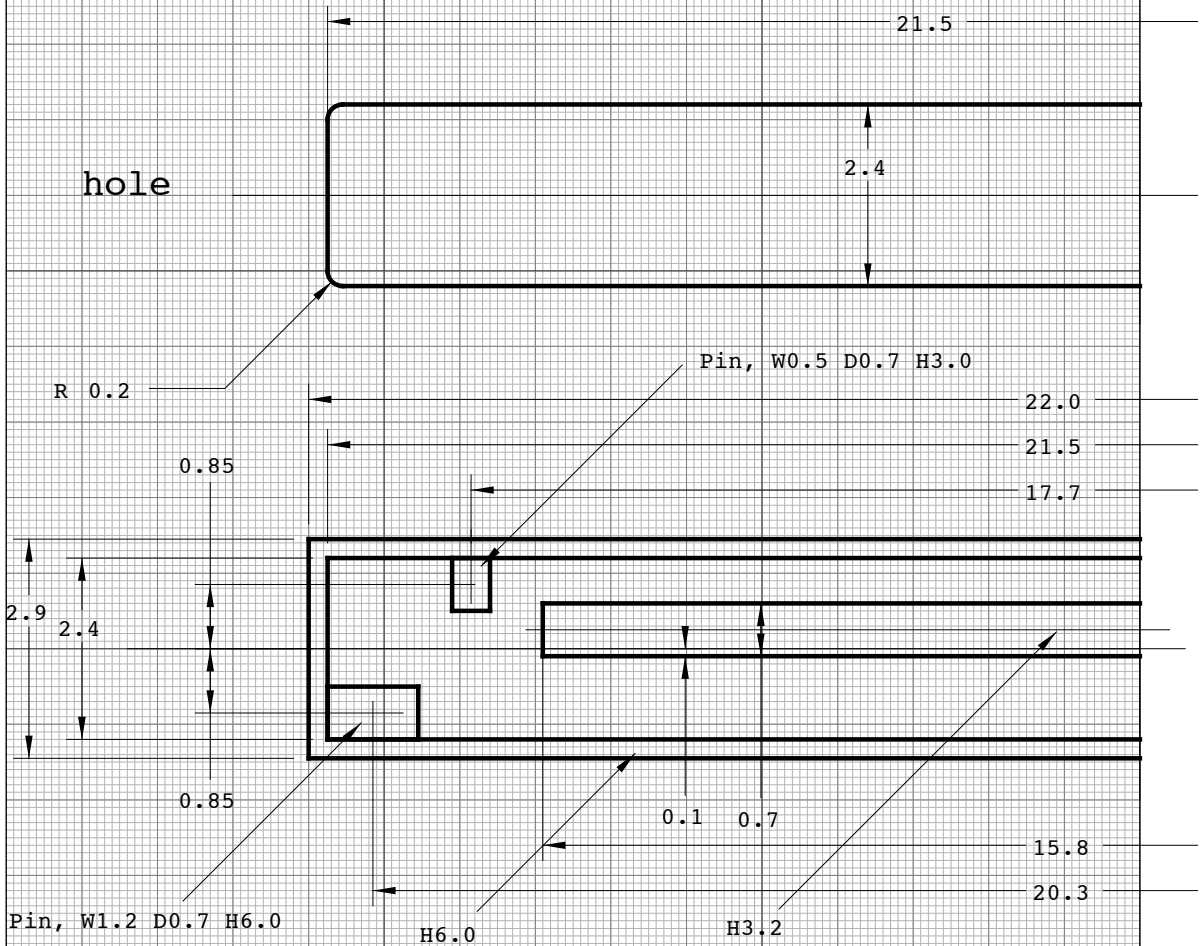

# Dock Connector

ABS\_black:  
metal\_mesh: