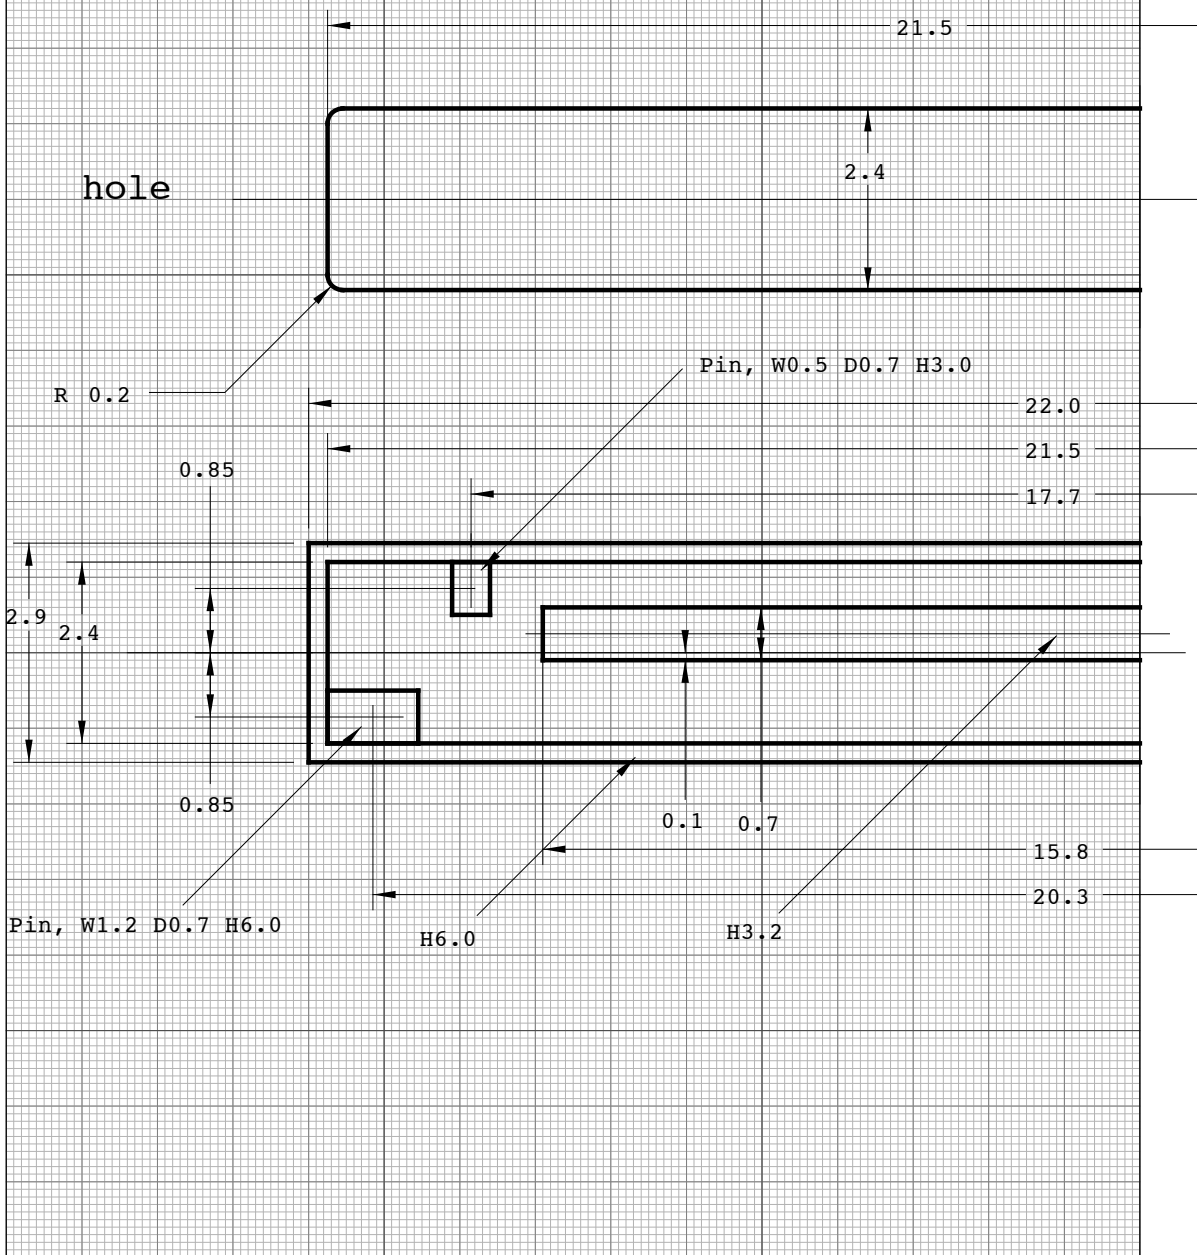

Dock Connector

ABS_black:
metal_mesh: