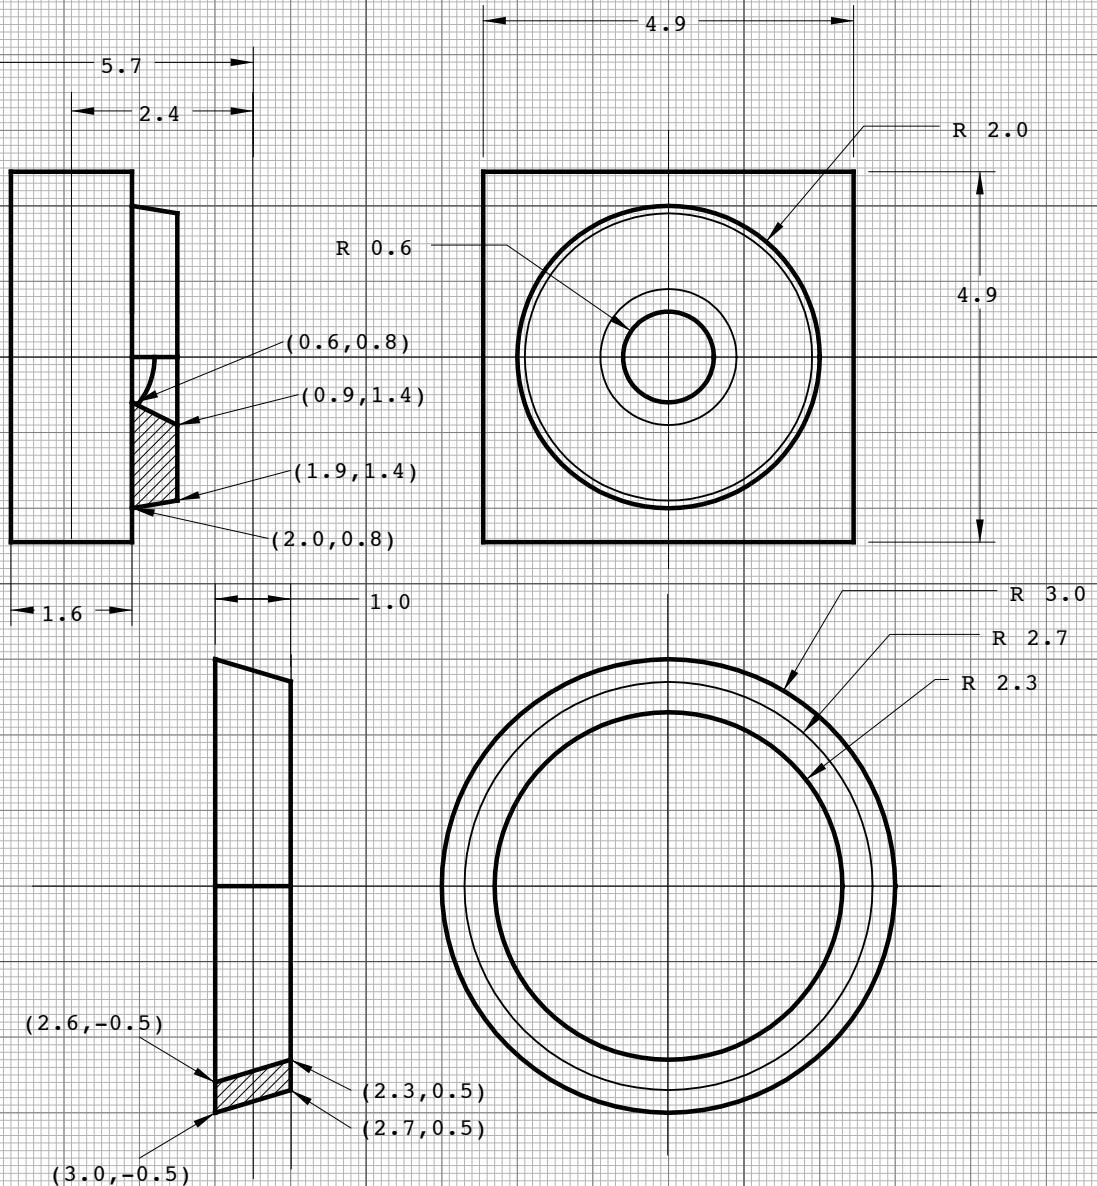

Back Cam

ABS_black:C1/R2,30,4,64B2N0.2/S70,3
 lens:C1/R15/S20,50
 metal:C1/L200,CA(125,2)/R60A/B20,T(R1,0,100,5)
 glass_filter:C10/T96,1.4,50/S10,10