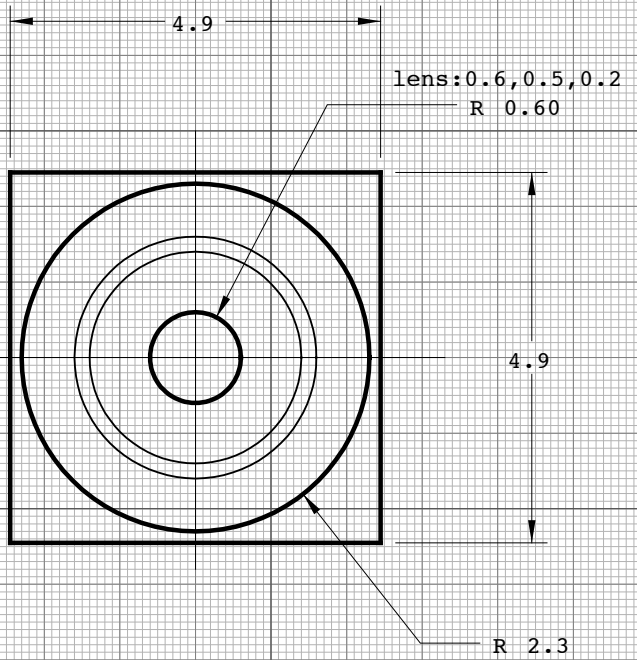

Front Cam

ABS_black:C1/R2,30,4,64B2N0.2/S70,3
 lens:C1/R15(40,60,100)/S20,50