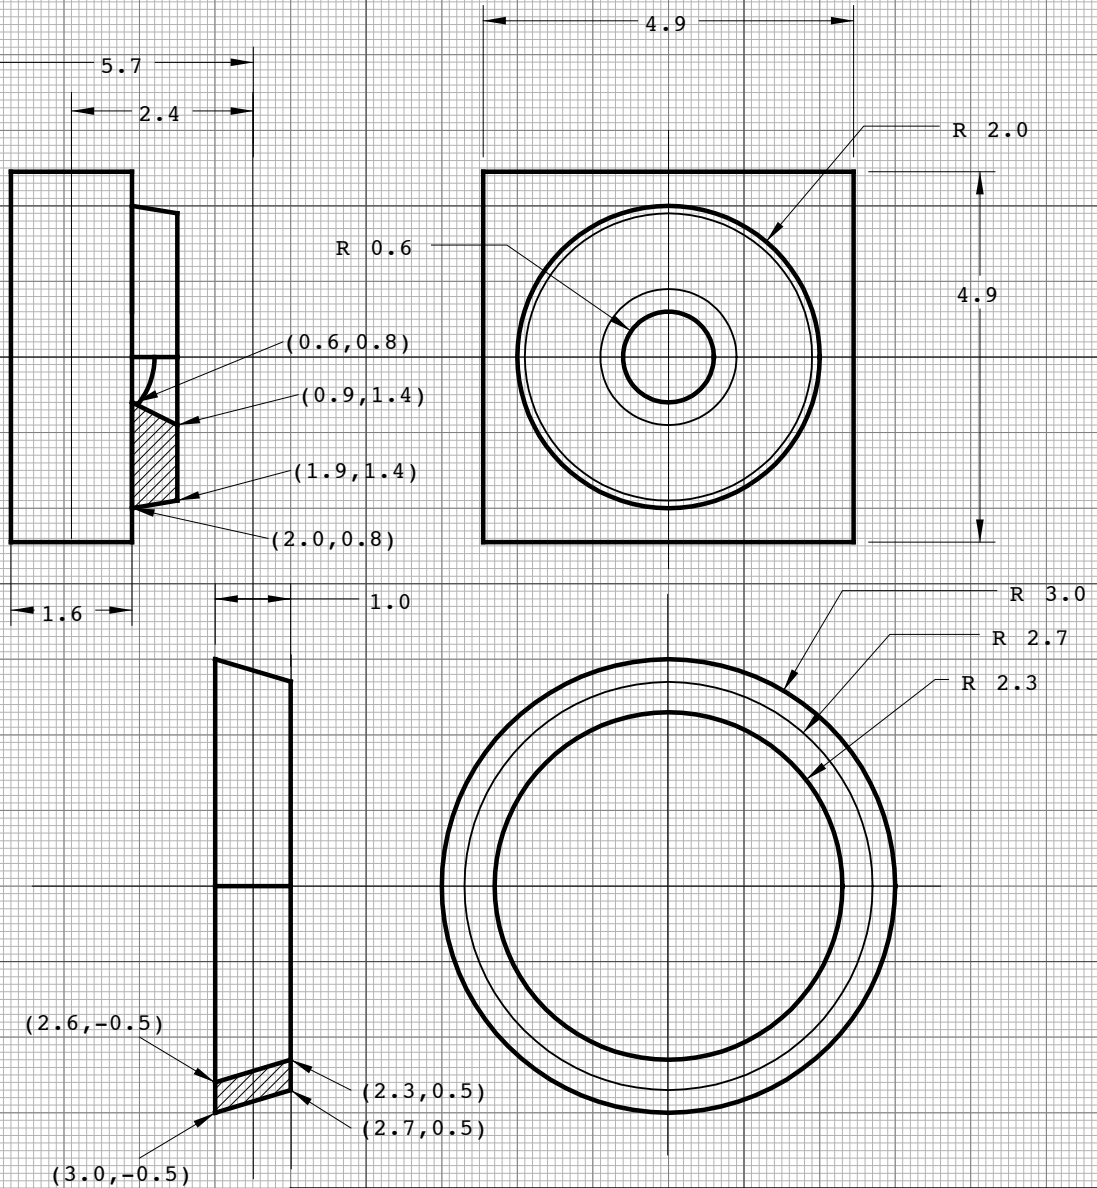

Back Cam

ABS_black:C1/R2,30,4,64B2N0.2/S70,3
 lens:C1/R15/S20,50
 metal:C1/L200,CA(125,2)/R60A/B20,T(R1,0,100,5)
 glass_filter:C10/T96,1.4,50/S10,10